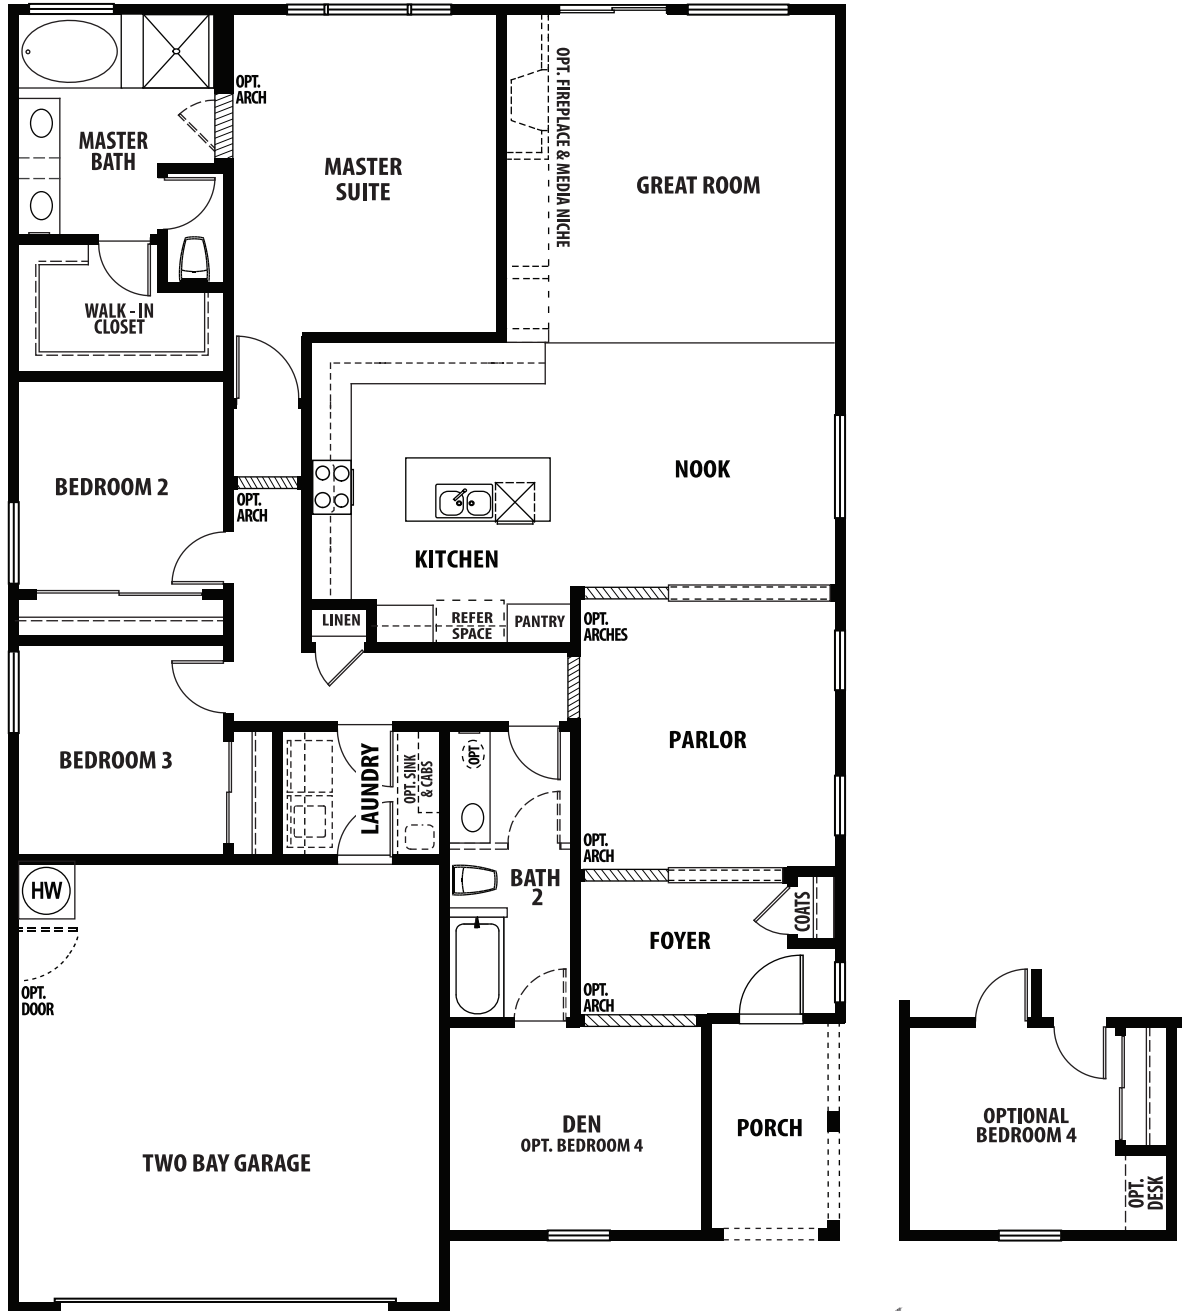

PRELIMINARY
(Subject To Change)

EL VIENTO
PLAN SEVEN

3 Bedroom, 2 Bath With Parlor

Opt. Bedroom 4

2 Bay Garage

Approximately 1935 Square Feet