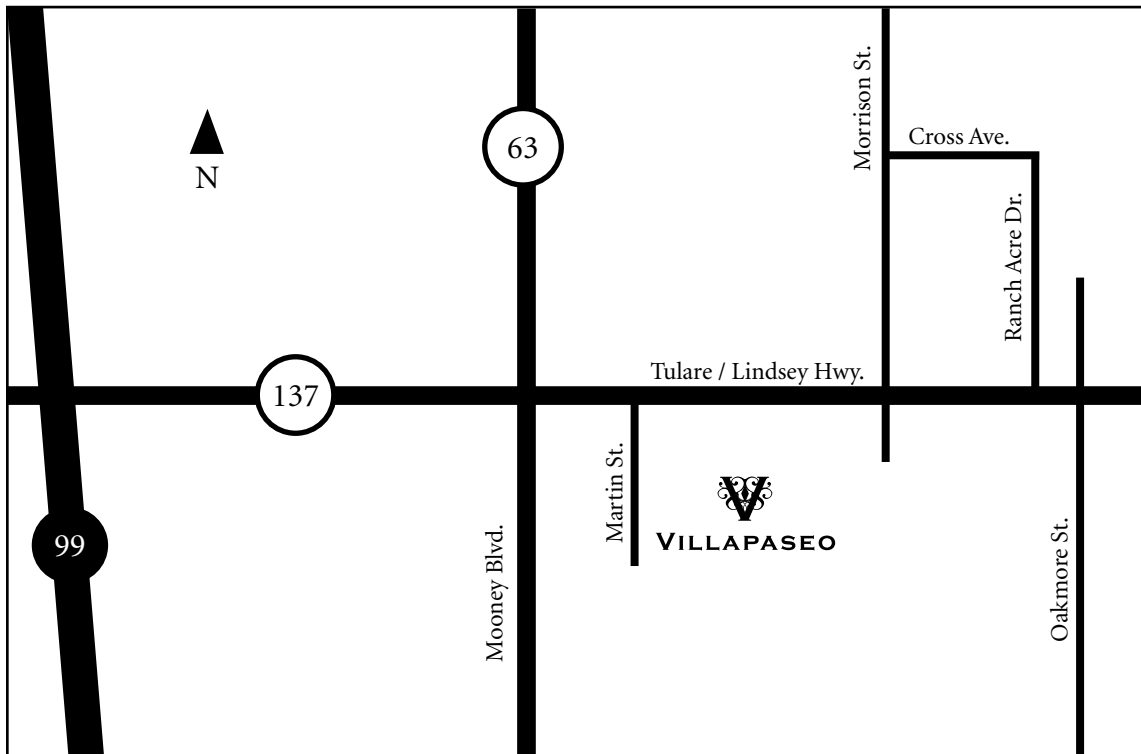

VILLAPASEO

MAP

Woodside Homes 
"Simply the best ... by design"

559 684 9191 phone | woodsidegroupinc.com