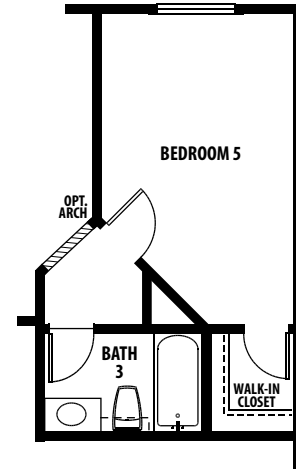

COLONIAL

Plan 4021

4 Bedroom, 2 1/2 Bath

Opt. Bedroom 5

With Bath 3

Three Bay Tandem Garage

Approx. 2202 to 2446 Square Feet

PRELIMINARY
(Subject To Change)

ELEVATION A

ELEVATION B

ELEVATION C