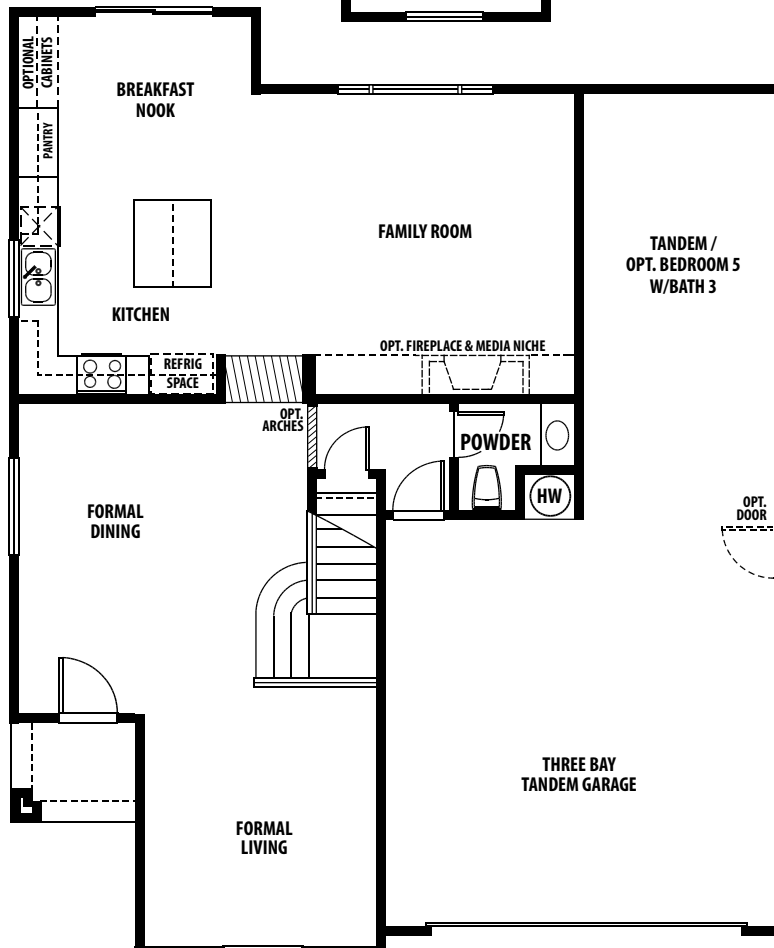

COLONIAL

Plan 4021

4 Bedroom, 2 1/2 Bath

Opt. Bedroom 5

With Bath 3

Three Bay Tandem Garage

Approx. 2202 to 2446 Square Feet

PRELIMINARY
(Subject To Change)

ELEVATION A

ELEVATION B

ELEVATION C