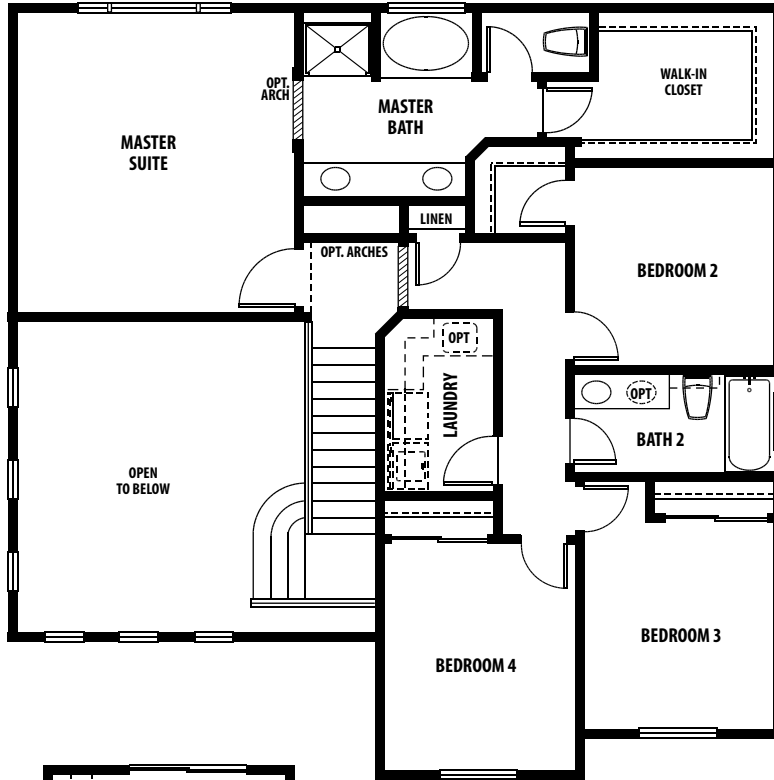

COLONIAL

Plan 4021

4 Bedroom, 2 1/2 Bath

Opt. Bedroom 5

With Bath 3

Three Bay Tandem Garage

Approx. 2202 to 2446 Square Feet

PRELIMINARY
(Subject To Change)

ELEVATION A

ELEVATION B

ELEVATION C