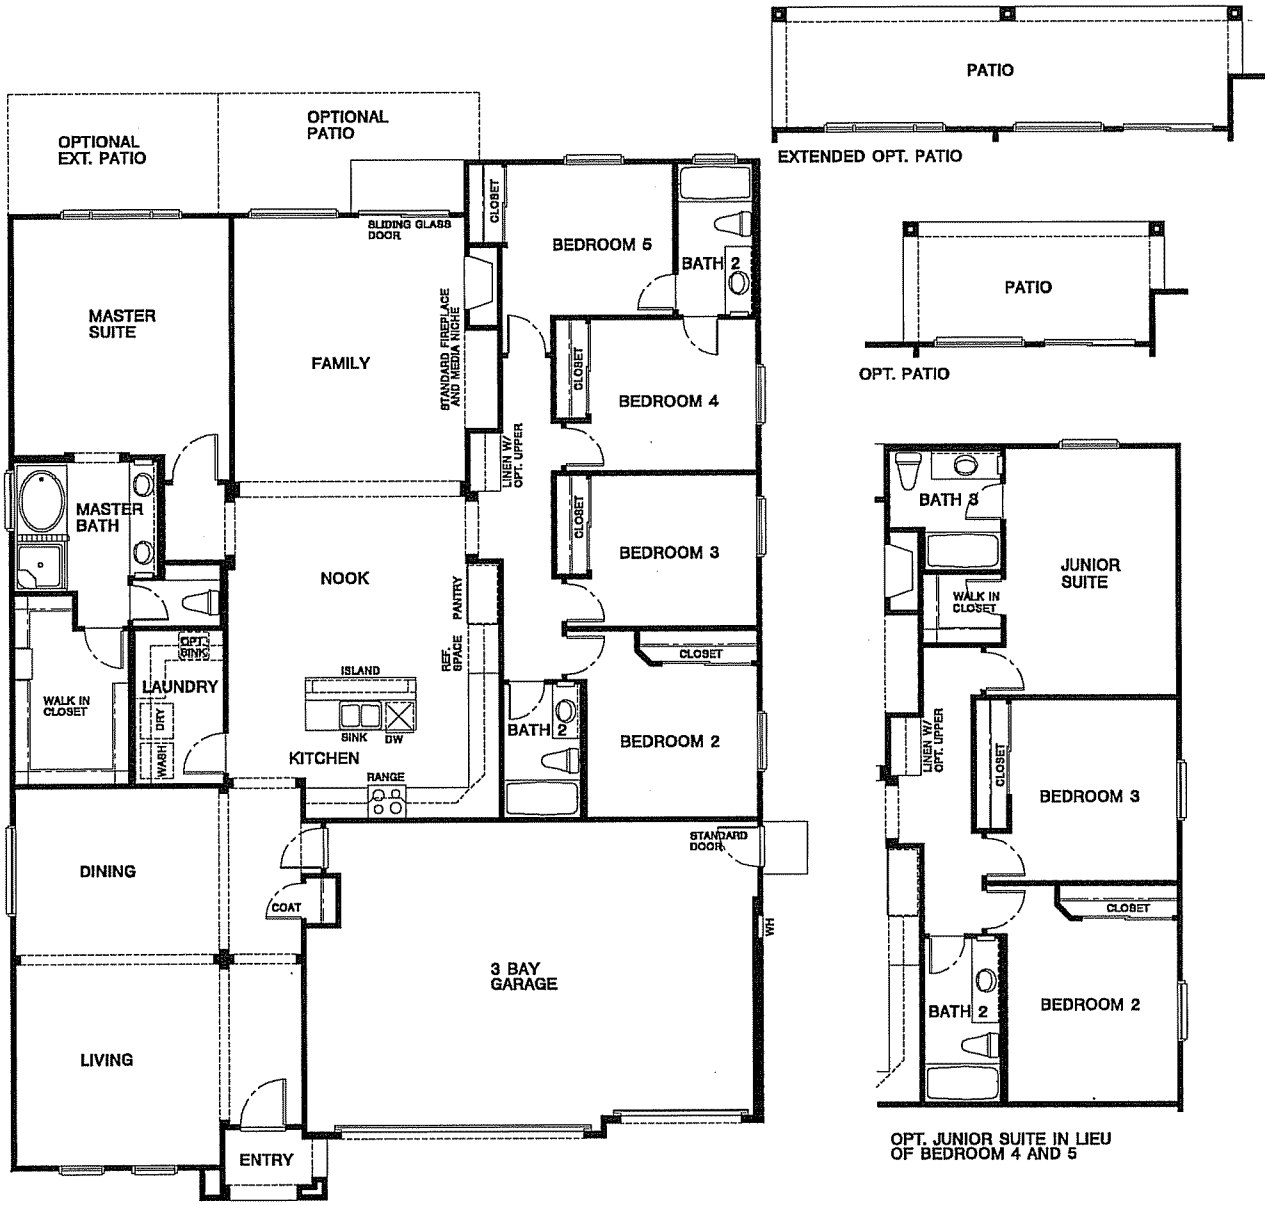

# WOODSIDE HOMES

PRELIMINARY  
(SUBJECT TO CHANGE)

VILLAPASEO  
PLAN 5025  
PORTOFINO

LIVABLE SQ. FT.  
2545 APPROX.

FLOOR PLAN

10/14/09 SELLER RESERVES THE RIGHT TO MAKE CHANGES OR MODIFICATIONS TO PLANS, MAPS, PLAN SPECIFICATIONS, MATERIALS, FEATURES AND COLORS WITHOUT NOTICE. PRICES ARE SUBJECT TO CHANGE WITHOUT NOTICE. MAPS, PLANS, LANDSCAPING AND ELEVATION RENDERINGS ARE ARTIST'S CONCEPTIONS, ARE NOT TO SCALE AND MAY NOT ACCURATELY DEPICT THE HOMES OR LOTS AS THEY ARE BUILT. THESE ILLUSTRATIONS MAY DEPICT OPTIONS AND FEATURES THAT ARE NOT STANDARD ON ALL MODELS. OPTIONAL FEATURES MAY BE INCLUDED AT ADDITIONAL COST AND ARE SUBJECT TO CONSTRUCTION CUT-OFF DATES. ALL REFERENCES TO SQUARE FOOTAGES ARE APPROXIMATE AND MAY VARY WITH ELEVATIONS. LOT FENCING AND WALLS MAY NOT BE INCLUDED IN THE PURCHASE, AND IF INCLUDED, WILL VARY ACCORDING TO SIZE AND LOCATION OF THE LOT. EXTERIOR TREATMENTS, WINDOW LOCATIONS AND ROOM CONFIGURATIONS MAY VARY WITH ELEVATION. MODEL HOME INTERIOR DECORATING, LANDSCAPING, FENCING AND OTHER AMENITIES ARE FOR DISPLAY PURPOSES ONLY. THIS BROCHURE IS FOR ILLUSTRATING PURPOSES ONLY AND NOT A PART OF A LEGAL CONTRACT. JOB#0622