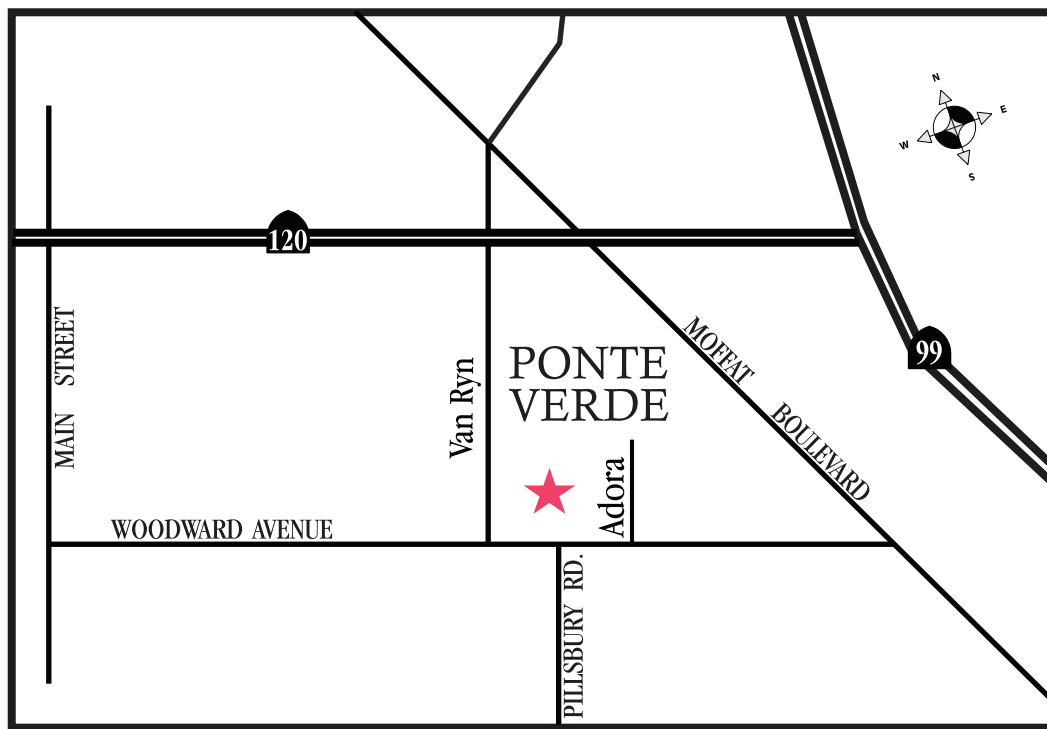

Directions to Ponte Verde

From Interstate 5 take Highway 120 East to S. Main St. exit in Manteca. Turn right on S. Main. Turn left at Woodward Ave. (or first stop sign). Follow Woodward one mile and turn left on Adora. Turn right at Tesoro Dr. and proceed to Woodside Homes sales office.

From Highway 99 take Highway 120 West to S. Main St. exit in Manteca. Turn Left (South) on S. Main St., then follow same directions as above.

WOODSIDE HOMES

Simply The Best. By Design.

www.woodside-homes.com