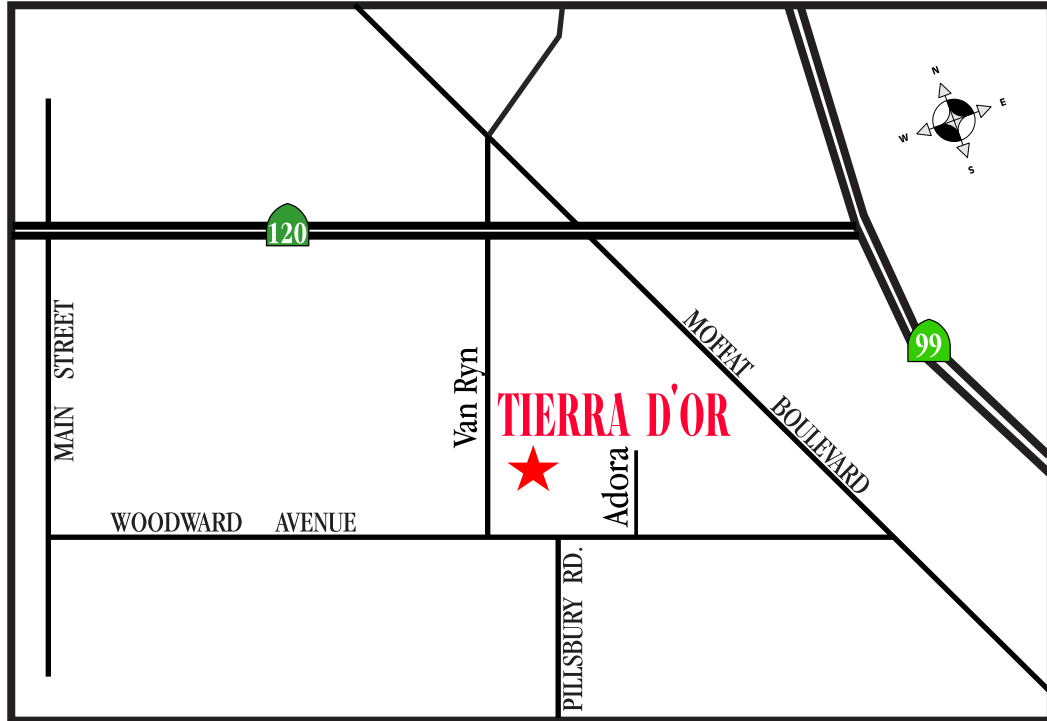

TIERRA D'OR

A T T E S O R O

Phone 209-824-8085
1326 Tesoro Dr,
Manteca, CA 95337

Directions to Tierra D'OR

From Interstate 5 take Highway 120 East to S. Main St. exit in Manteca. Turn right on S. Main. Turn left at Woodward Ave. (or first stop sign). Follow Woodward one mile and turn left on Adora off Woodward. Do roundabout to the left. Models on the left hand side. 1326 Tesoro Drive, Manteca, CA 95337 209-824-8085. From Highway 99 take Highway 120 West to S. Main St. exit in Manteca.